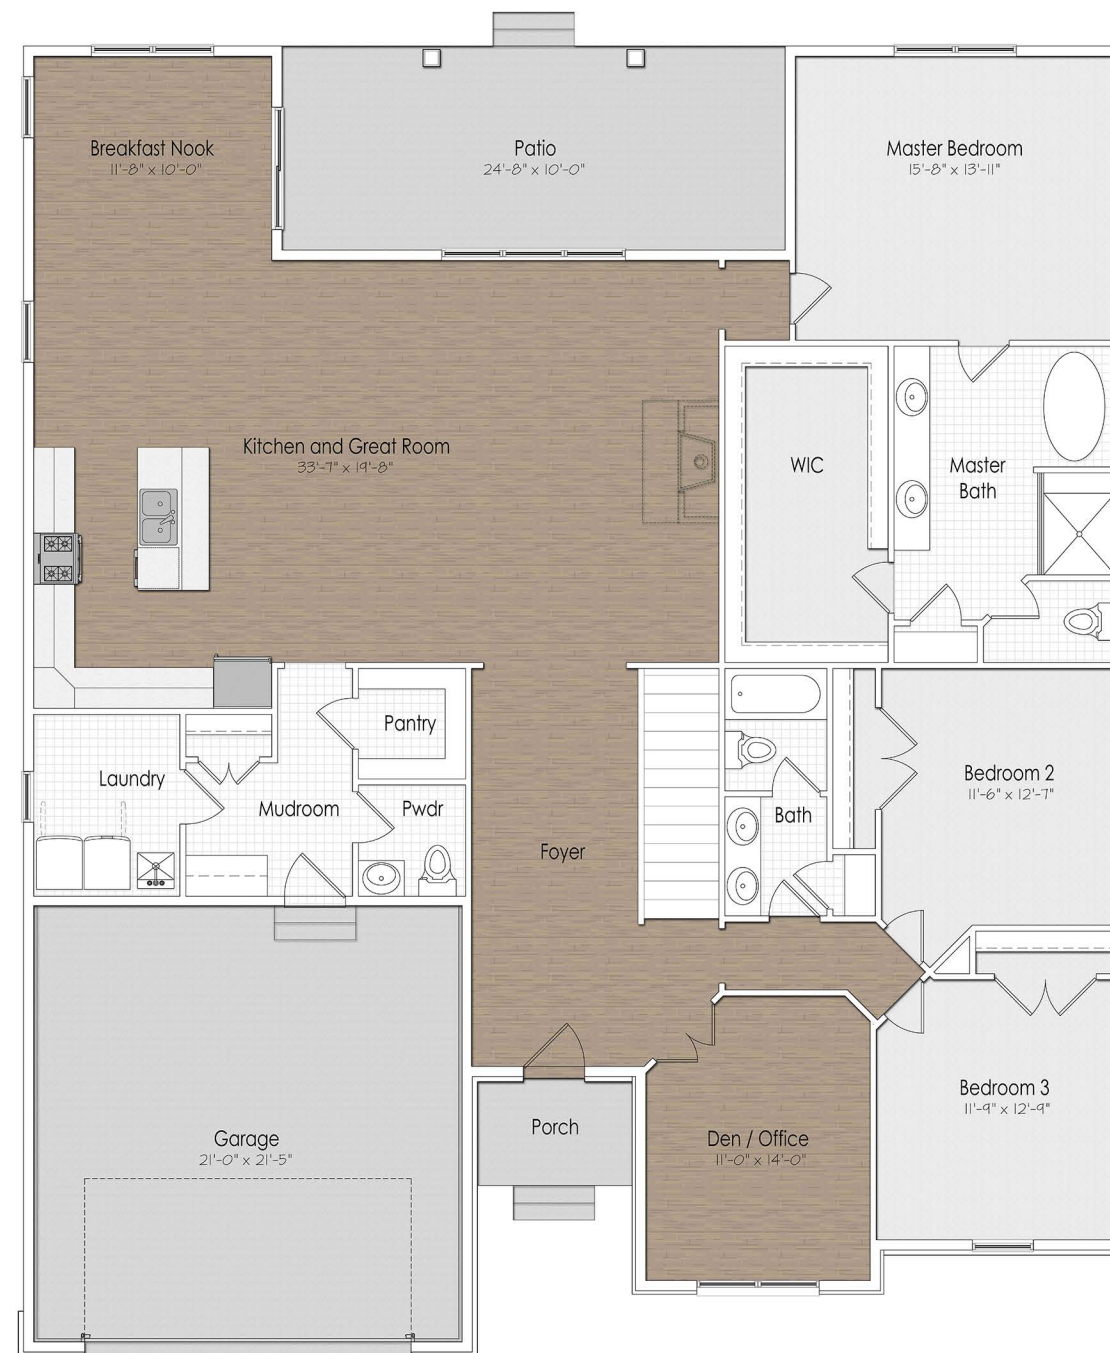

1ST FLOOR

THE AUGUSTA

12,571ft 38°58'20"N 107°06'22"W

2529

1

3

2.5

2-3

*This plan represents the standard build. Please consult with us regarding available customization alternatives.

DIAMOND PEAK
— H O M E S —

THE AUGUSTA

LEARN MORE ABOUT THIS FLOOR PLAN
[DIAMONDPEAKHOMES.COM](https://diamondpeakhomes.com)