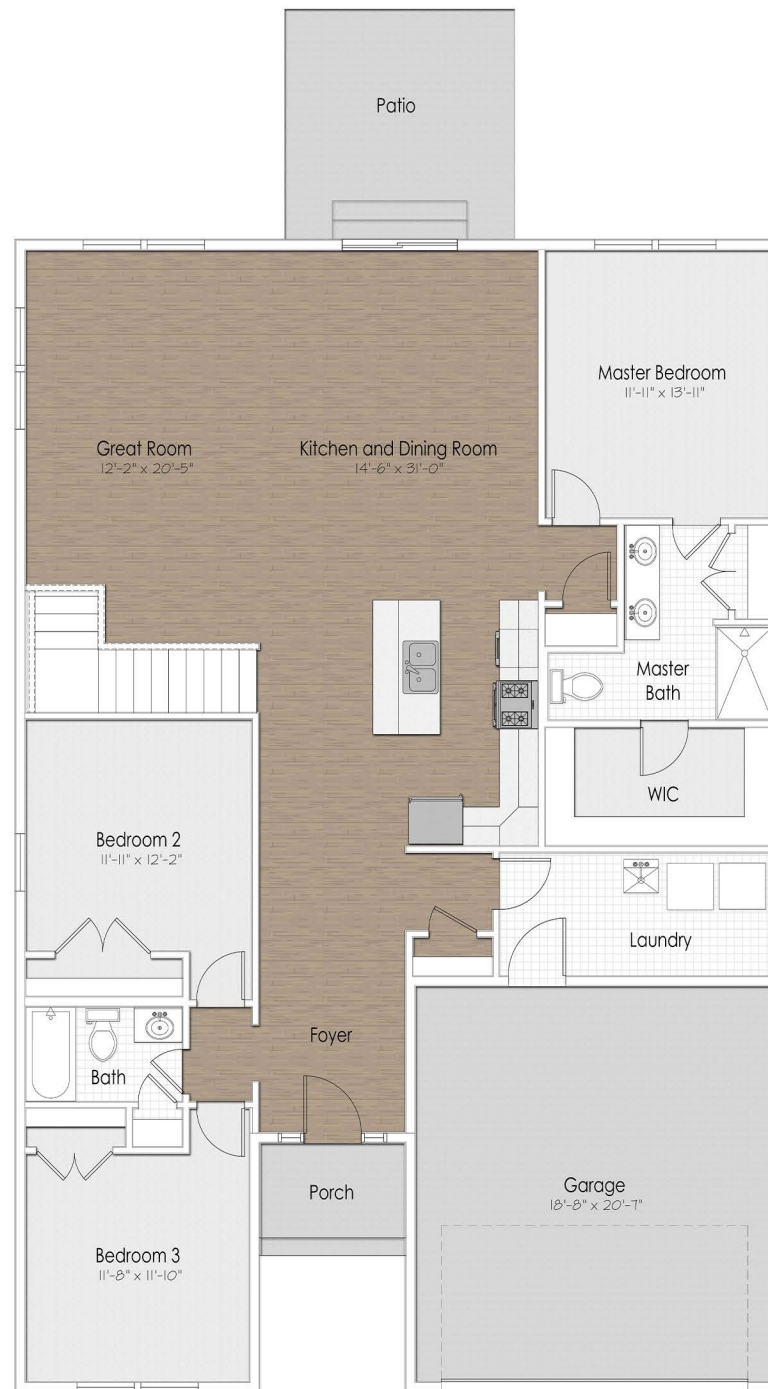

1ST FLOOR

THE HAYES

10,417ft 39°09'18"N 107°17'03"W

1887

1

3

2

2-3

*This plan represents the standard build. Please consult with us regarding available customization alternatives.

DIAMOND PEAK
— H O M E S —

THE HAYES

LEARN MORE ABOUT THIS FLOOR PLAN
[DIAMONDPEAKHOMES.COM](https://www.diamondpeakhomes.com)